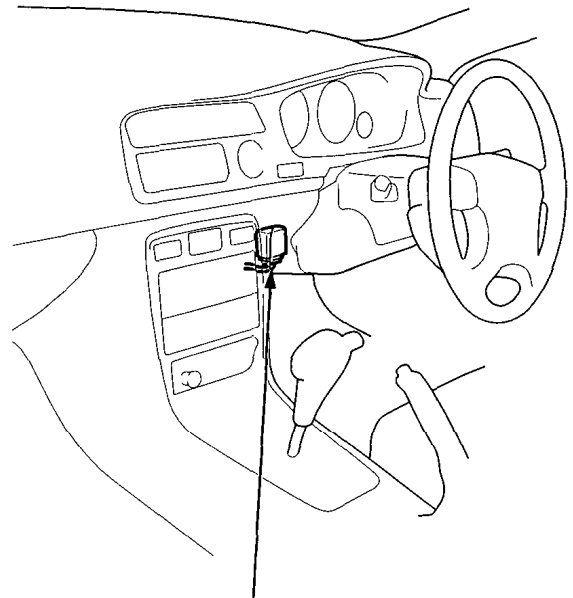

**PGM-FI
MAIN RELAY**
Relay Testing, page 11-95
Troubleshooting, page 11-96