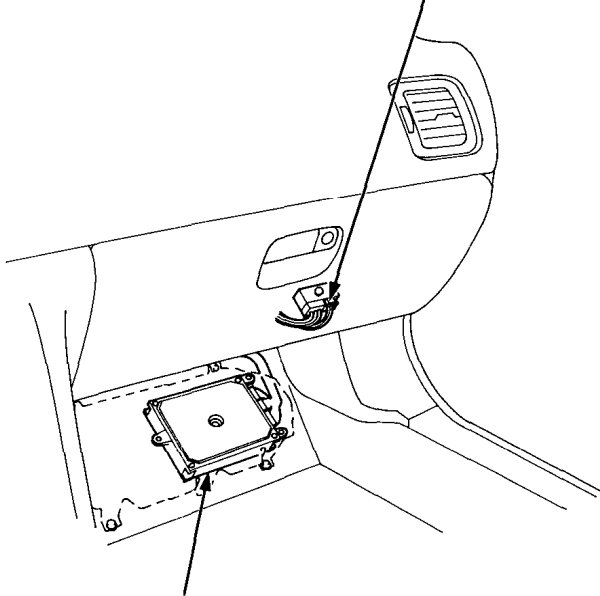

Component Locations

Index

LHD:

SERVICE CHECK CONNECTOR (2P)
Self-diagnostic Procedures, page 11-18

ENGINE CONTROL MODULE (ECM)
Self-diagnostic Procedures, page 11-18
Troubleshooting, page 11-26

**PGM-FI
MAIN RELAY**
Relay Testing, page 11-95
Troubleshooting, page 11-96