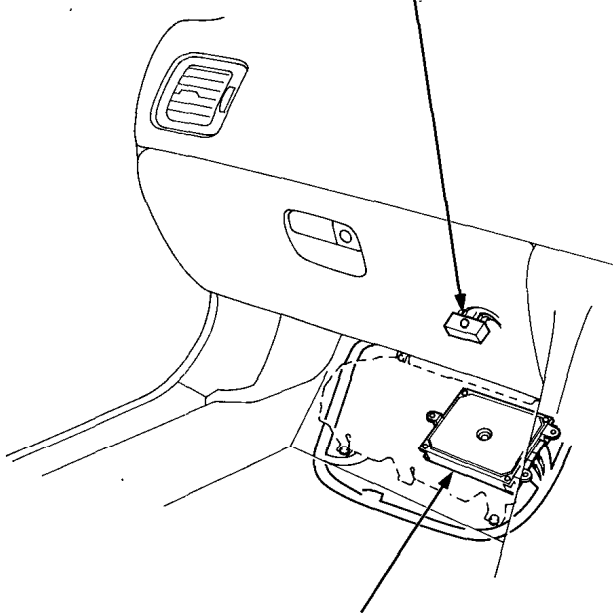

ENGINE CONTROL MODULE (ECM)
Self-diagnostic Procedures, page 11-18
Troubleshooting, page 11-26